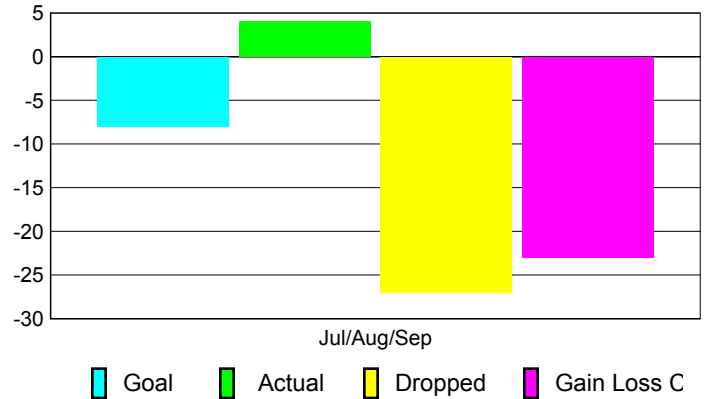

Membership Results 2010-2011

Goal, New, Dropped, Gain/Loss